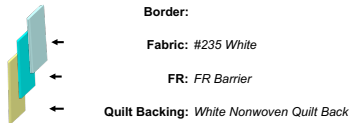

PRICING:	Mattress only	Heavy Duty	Set Price
		Steel Foundation	
Twin	$ 307	$ 110	$ 417
Twin XL	$ 355	$ 115	$ 470
Full	$ 392	$ 135	$ 527
Full XL	$ 452	$ 153	$ 605
Queen	$ 452	$ 153	$ 605
King (EK/CK/Hotel K)	$ 562	$ 230	$ 792

CONTACT Rebecca Hewitt for Custom Design Consultation rhewitt@customcomfortmattress.com 417.860.5913